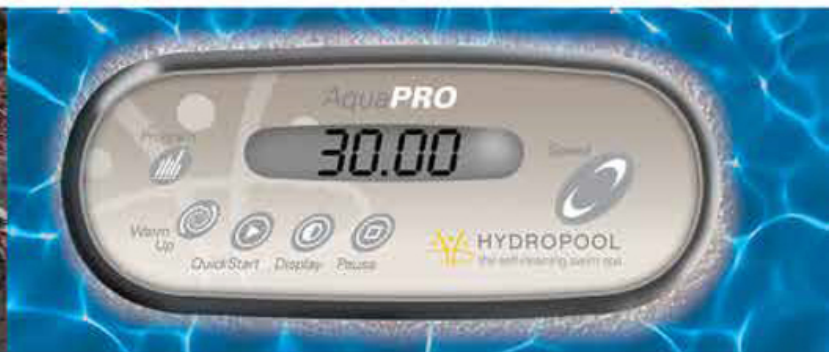

EXCLUSIVE BUILT IN TRAINING PROGRAMS Hydromax's Revolutionary AquaPro Personal Swim and Training Control

Introducing the next generation of swim control exclusive to Hydromax's AquaTrainer Swim Spas. The AquaPro Control allows you to adjust your speed through an array of 10 speed levels. The control is placed inside the swim area at eye level and within an arm's reach to you the swimmer for easy access, monitoring your progress and it functions are just like a treadmill. The AquaPro Control displays time, distance covered, calories burned and two user programs and two programs with Treadmill Technology.