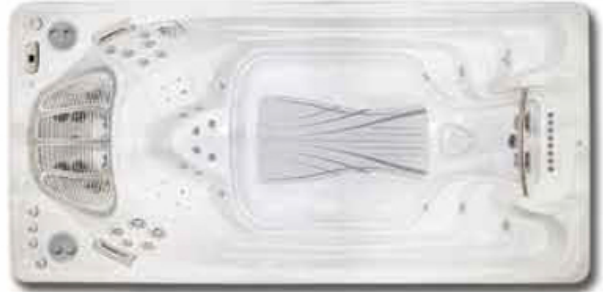

THE PERFECT FAMILY POOL. The Self-Cleaning Executive Sport Swim Spa

The Perfect Pool. That provides the perfect swim not to mention the perfect home gym and water park that is the only way to describe the Executive Sport Swim Spa series. The streamlined shell design is tapered to force the flow of water unobstructed towards the current collector at the back of the swim spa. For families, the Executive Sport Swim Spas are the perfect place to teach their children how to swim. The Executive Sport Series Swim Spa delivers the smoothest and most predictable swim current in the entire industry.

16EX EXECUTIVE SPORT MODEL

The Ultimate Fitness & Hydromassage Pool. The 16Ex Executive Sport, delivers all the fitness and fun of the 12' and 14' AquaSport models, plus extra room to stretch and work out. You can enjoy soothing aquatic therapy after every a long day or swim in the two distinct hydromassage seats! Each ergonomically designed seat has a unique jet configuration; for total-body relaxation, you'll want to experience them all. The 16Ex Sport combines functionality with beauty. The steel-framed cabinet offers streamlined, modern styling made of durable, state-of-the-art materials that are virtually maintenance-free.

19EX EXECUTIVE SPORT MODEL

Enjoy Total-Body Fitness & Fun. Power up the jets for an invigorating morning cross-training work out! The seats are ergonomically designed with a unique configuration of jets – choose the right one to target your sweet spot, or rotate among them for total body relaxation. The durable, steel-framed cabinet has sleek, modern swim spa styling that's virtually maintenance-free, bringing both beauty and functionality to your home.