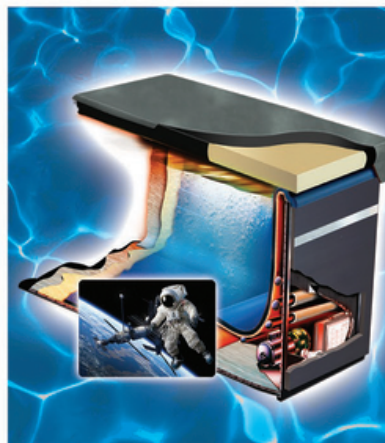

EXCLUSIVE FEATURES

Self-Cleaning Technology

THE WORLDS EASIEST SWIM SPA TO MAINTAIN.

The Hydropool Swim Spa's PATENTED Self-Cleaning System is always on the job and cleans 100% of the water every 40 minutes, that's an incredible 3 times in 2 hours!

Optimized Surface Filtration is provided by the strategically placed HydroClean Filtration Jets that create a continuous flow of water, pushing all floating debris towards the high flow skimmer, boosting the efficiency of the Self-Cleaning System. The High Flow Skimmer & Pre-Filter clean the surface while under the water filtration jets push the heavier debris toward the HydroClean Floor Vacuum more effectively circulating water care products.

Our new easy to access Removable Core Filter with Microban and inner core for increased filtration provides extended cleaning cycles while out of contact and sight from bathers.

Adding the optional HydroClear PureWater System will dramatically reduce sanitizer needs. All these features reassure you'll spend less time, energy and money maintaining your Hydropool, and more time enjoying it with family & friends.

OTHER FEATURES INCLUDE:

- Optional HydroClear Pure Water Technology.
- EZWatercare System.
- Automatic Chemical Feeder.

HydroWise Thermal Shield Technology

Hydropool Swim Spas are engineered to be the most energy efficient swim spa in the world, providing 86°F / 30°C for pennies a day. Designed for Canadian Winters, the HydroWise Heat Shield Hard Cover is a heavy-duty tapered locking hard safety cover that has insulating baffles in all fold areas to lock in heat and keep the cold out. The insulated floor and sides, insulated acrylic shell and plumbing all wrapped with a NASA inspired Thermal Shield that reflects the heat back into the swim spa.