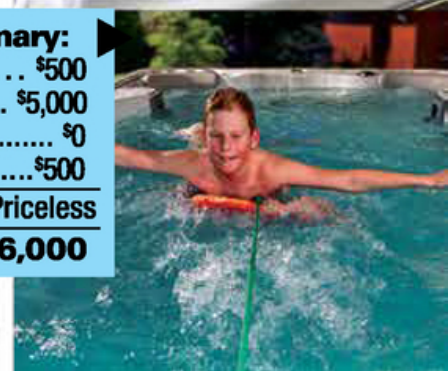

Swim Spa Cost Summary:

Heating for 6 months. $500
Installation..... $5,000
Swim Spa Safety Cover..... $0
Maintenance..... $500
TOTAL STARTING AT: $6,000
Fun for the Entire Family....Priceless