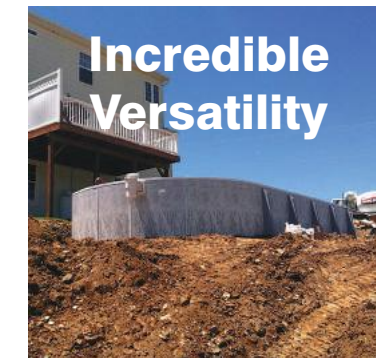

GRECIAN

15' x 29' x 17' x 37'
17' x 33' x 17' x 41'

RECTANGLE

8' x 12' x 16' x 28'
12' x 16' x 16' x 32'
12' x 24' x 20' x 36'

EMERALD

12' x 20' x 16' x 27'
16' x 27' x 20' x 31'

The Grecian is ONLY available for semi and inground installation.