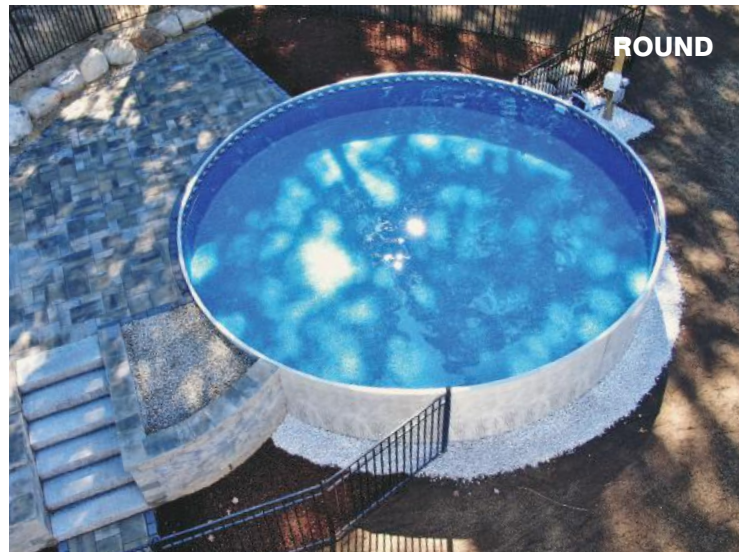

(Patent No. 10,344,490)

(Patent No. 10,344,490)

FREEFORM

When an aboveground pool won't do, you've got options with a Radiant Metric Pool installed semi-inground.

Semi-Inground

Halfway In and All Decked Out

In addition to the Round, Oval, Freeform, Rectangle and Emerald, Radiant Pools also offers a classic Grecian shaped pool for semi-inground installation. At least 50% of the **Radiant Metric Grecian Pool** wall (26") must be installed below the ground. You can add a full deck to this amazing pool using 5/4 wood receptor coping. With this option, you get a clean finished edge, creating a smooth transition from deck to pool. Add a walk-in step or paver deck, and you can enjoy the look and feel of an inground pool for a fraction of the price.

Whatever your vision, Radiant Metric Semi-Inground Pools have varied shapes, sizes and installation options that allow it to comply with the requirements and restrictions of many homeowners associations regarding swimming pools. Now you can have the backyard you want in the neighborhood you choose!

A Radiant Metric Pool can be installed partially or all the way in the ground.

**Is your backyard on a hill?
Sloped terrain is no longer a problem!
Whatever your landscape,
there's a Radiant Pool to fit your yard!**