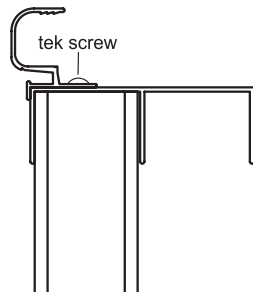

5/4 Deck Coping

With 5/4 Deck coping, you can add a wood or composite deck and have a clean finished edge for a smooth transition from deck to pool. *(Available on Metric Grecian Pools only)*