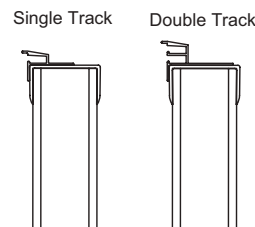

Paver/Cantilever Coping

Aluminum paver coping is perfect if you want to finish your pool with paver stones or a poured cantilever edge. This finishing option creates a beautiful flush appearance around your entire pool. *(Available in both single and double track options)*