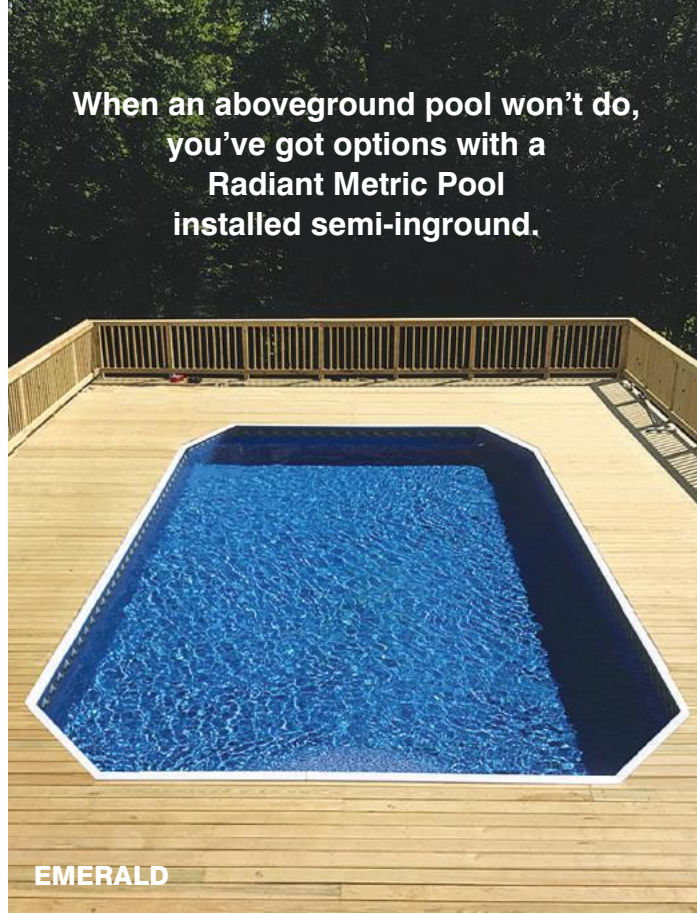

(Patent No. 10,344,490)

(Patent No. 10,344,490)

When an aboveground pool won't do, you've got options with a Radiant Metric Pool installed semi-inground.

Semi-Inground

Halfway In and All Decked Out

In addition to the Round, Oval, Freeform, Rectangle and Emerald, Radiant Pools also offers a classic Grecian shaped pool for semi-inground installation. At least 50% of the **Radiant Metric Grecian Pool** wall (26") must be installed below the ground. You can add a full deck to this amazing pool using 5/4 wood receptor coping. With this option, you get a clean finished edge, creating a smooth transition from deck to pool. Add a walk-in step or paver deck, and you can enjoy the look and feel of an inground pool for a fraction of the price.

Whatever your vision, Radiant Metric Semi-Inground Pools have varied shapes, sizes and installation options that allow it to comply with the requirements and restrictions of many homeowners associations regarding swimming pools. Now you can have the backyard you want in the neighborhood you choose!

A Radiant Metric Pool can be installed partially or all the way in the ground.

**Is your backyard on a hill?
Sloped terrain is no longer a problem!
Whatever your landscape,
there's a Radiant Pool to fit your yard!**