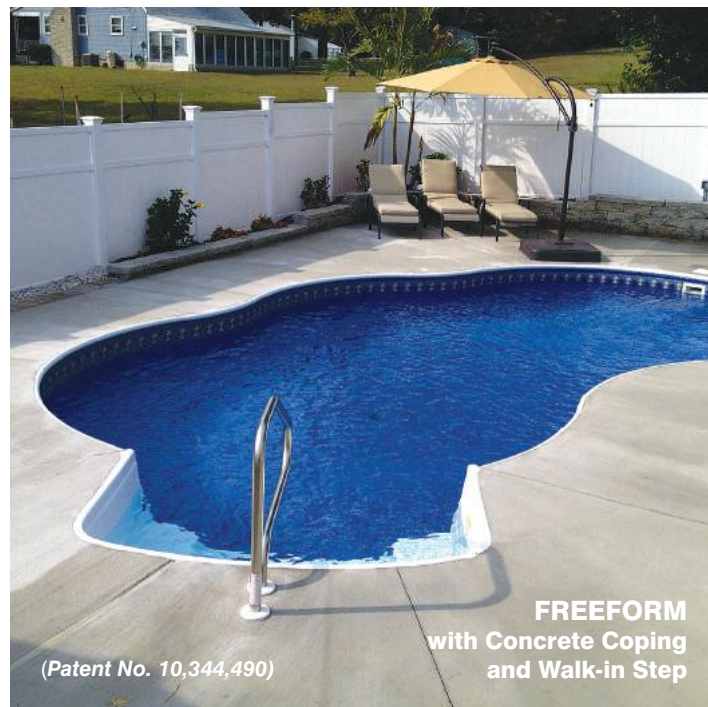

Inground

Inground Step Options

Radiant vinyl over step forms and Thermoplastic walk-in steps offer everyone in the family easy and safe access to your pool. Stairs add a whole new dimension to your poolside pleasures since they are a great confidence builder for small children and a fantastic gathering area for conversation and relaxation. Add a beautiful step for the complete inground pool experience.

Radiant vinyl over step forms are available in a variety of shapes and sizes, offering the option to add extra features including benches and tanning ledges. Add your personal touch to any pool design! See our step forms page for more details.

Thermoplastic walk-in steps are available in 8' radius and straight styles, depending on your pool size.