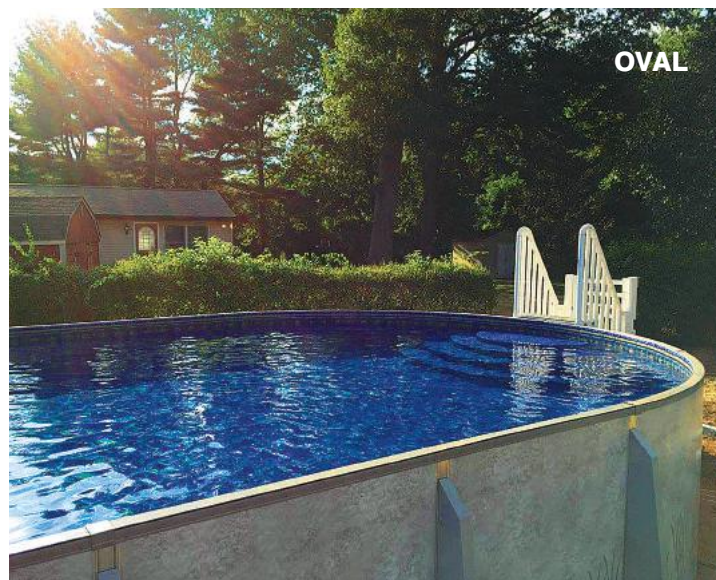

RECTANGLE

ROUND

EMERALD

OVAL

FREEFORM

(Patent No. 10,344,490)

If you think all aboveground pools are created equal – THINK AGAIN!

Radiant Metric Series Pools offer shapes and sizes to fit any backyard. Shapes include Round, Oval, the patented Freeform, Rectangle and our newly added Emerald. The Rectangle and Emerald both feature the patented **Universal Coping System** that is adaptable for a variety of aboveground and inground finishing options. The Universal Coping System also includes an inside double track for easy installation of your liner and the Radiant Custom Deluxe Winter Cover.