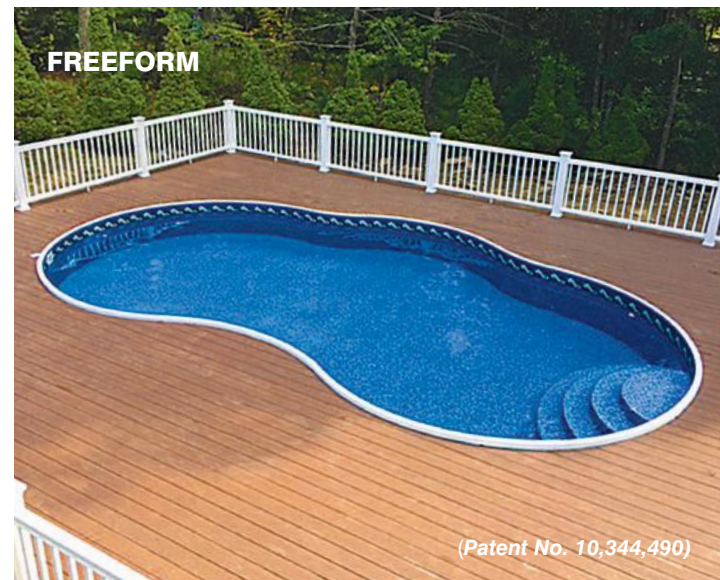

RECTANGLE

ROUND

EMERALD

OVAL

FREEFORM

(Patent No. 10,344,490)

If you think all aboveground pools are created equal – THINK AGAIN!

Radiant Metric Series Pools offer shapes and sizes to fit any backyard. Shapes include Round, Oval, the patented Freeform, Rectangle and our newly added Emerald. The Rectangle and Emerald both feature the patented **Universal Coping System** that is adaptable for a variety of aboveground and inground finishing options. The Universal Coping System also includes an inside double track for easy installation of your liner and the Radiant Custom Deluxe Winter Cover.