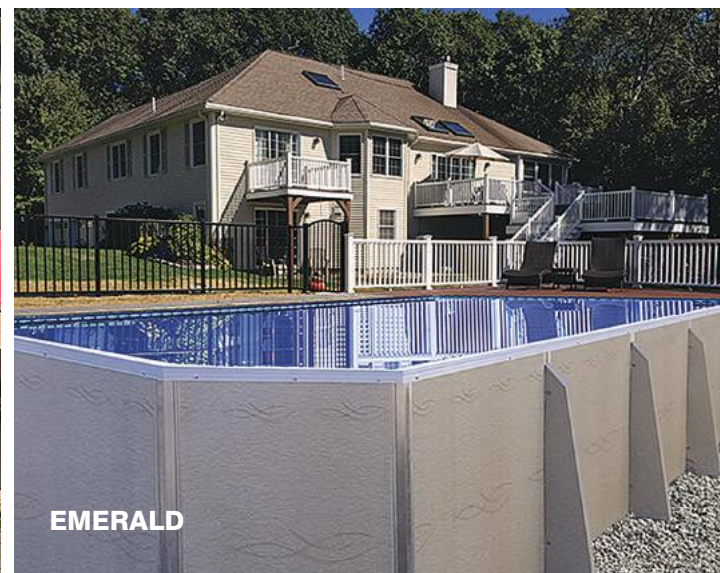

RECTANGLE

ROUND

EMERALD

OVAL

FREEFORM

(Patent No. 10,344,490)

If you think all aboveground pools are created equal – THINK AGAIN!

Radiant Metric Series Pools offer shapes and sizes to fit any backyard. Shapes include Round, Oval, the patented Freeform, Rectangle and our newly added Emerald. The Rectangle and Emerald both feature the patented **Universal Coping System** that is adaptable for a variety of aboveground and inground finishing options. The Universal Coping System also includes an inside double track for easy installation of your liner and the Radiant Custom Deluxe Winter Cover.