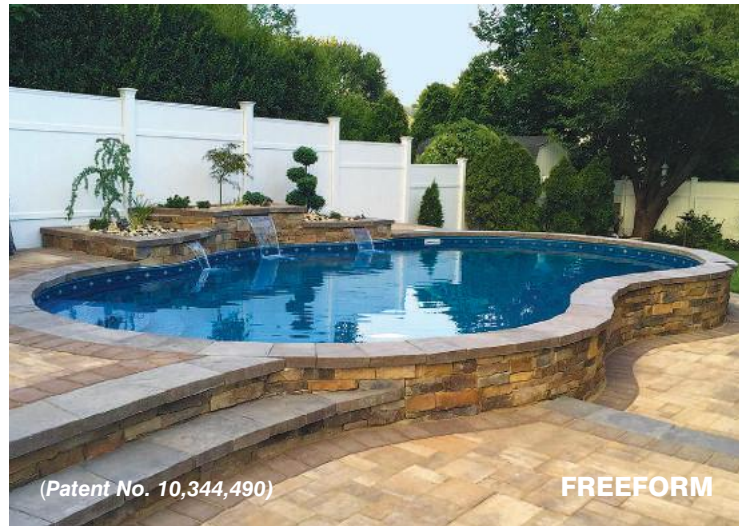

FREEFORM

ROUND

(Patent No. 10,344,490)