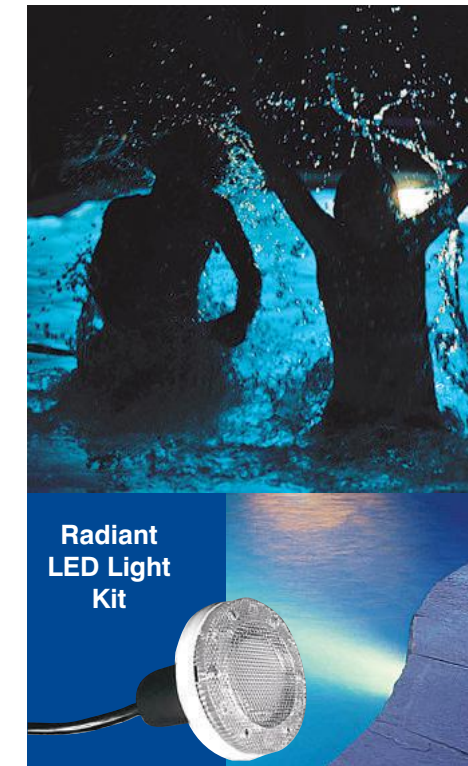

LED Lighting Options

Radiant LED Light Kit

The strength and durability of all our liners are backed by a 15 year limited warranty.

In addition, every Metric Series Liner comes with our LinerPlus Extended Service Coverage. LinerPlus covers up to $500 in labor and water expenses on any liner replacement covered under the standard 15 year warranty.