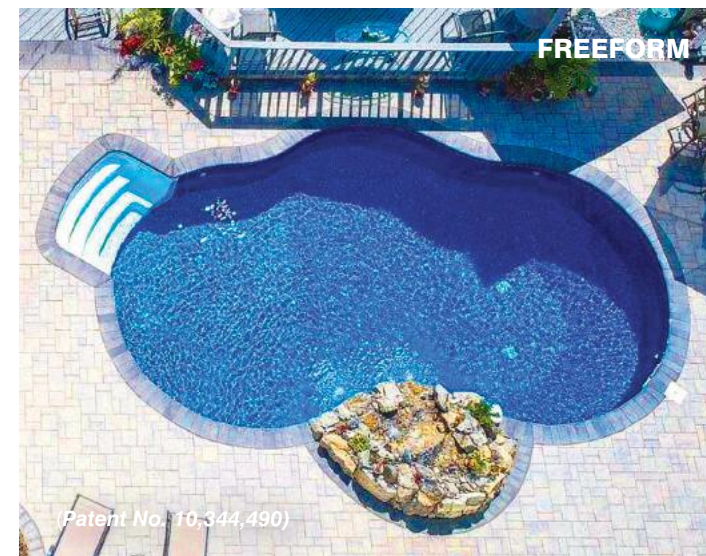

CUSTOM RECTANGLE

FREEFORM
(Patent No. 10,344,490)

GRECIAN

FREEFORM
with Paver Coping
and Walk-in Step
(Patent No. 10,344,490)

RECTANGLE

ROUND

Standard 2" Coping

Radiant Metric pools come with our Standard 2" coping. Available in both white and grey, this sturdy PVC coping offers an inside track to hold your liner and an outer track to hold your Metric Custom Winter Cover. *(Not available on Metric Grecian, Rectangle or Emerald Pools)*