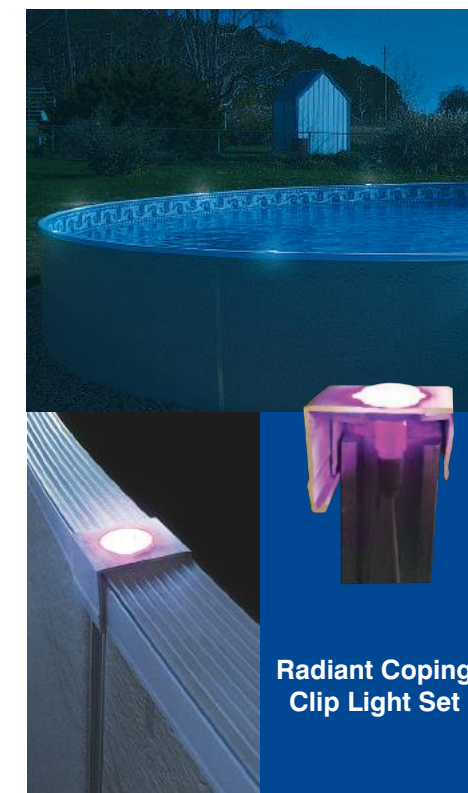

Radiant Coping Clip Light Set