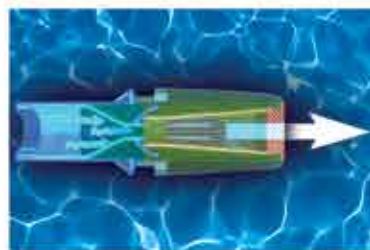

UV Light

The Ozone enriched water is then exposed high to volume of UVC light, similar to most drinking water systems.

Active Oxygen Production

This unique combination of UVC light and ozone in our PureWater system creates active oxygen and hydroxyl radicals treating 99.9% of all contaminants, reducing chemical and chlorine dependency to near drinking water levels.