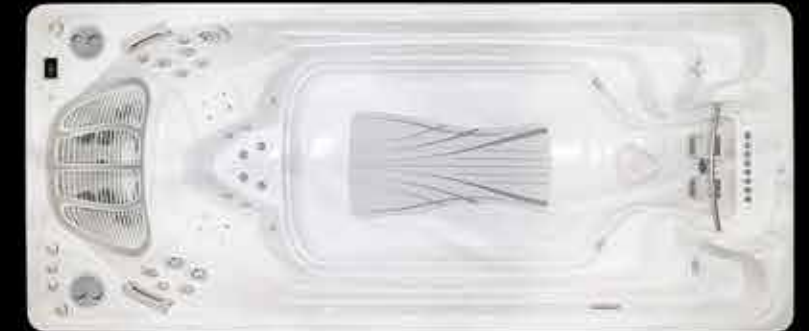

19EX EXECUTIVE SWIM SPAS

SPORT MODEL:
52.75" / 134 cm DEEP
SEATING: 2 Person
2 HIGH FLOW ACCUFLO SWIM JETS
TOTAL THERAPY JETS: 23

TRAINER MODEL:
52.75" / 134 cm DEEP
SEATING: 2 Person
2 HIGH FLOW V-TWIN SWIM JETS
TOTAL THERAPY JETS: 23