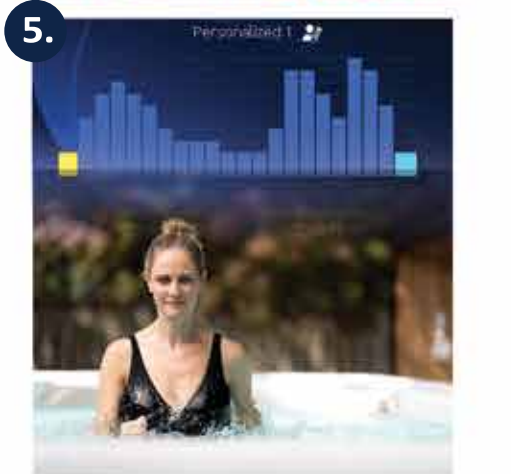

Hydropool's Aquatic Cross Training Programs

Hydropool's Aquatic Cross Training Sessions are a great way to bring the traditional gym workout into the backyard with the added benefits of water. These are low impact aquatic exercises that will deliver a big difference in your overall fitness. Exercises using water pressure in a swim spa puts less strain on your heart by moving blood around your entire body.

1. Home Gym WORK OUT IN THE CONVENIENCE OF YOUR OWN HOME

You choose when to workout in your swim spa and its easy to use – No complicated machinery. You workout in the privacy of your own yard or home.

2. Low Impact Exercise HIGH INTENSITY TRAINING - EASY ON YOUR BODY

Aquatic exercise strengthens your muscles and improves your cardio fitness. Aquatic exercise does not subject your body to the wear and tear of high impact land-based exercise.

3. Know Your Fitness Options: FITNESS PROGRAMS TO FIT YOUR LIFE

- Cross Training Program
- Box Fit Program
- Row Fit
- Aqua Fitness Package

1.

2.

3.

CROSS TRAINING

BOXFIT & ROWFIT

4. Personal Training Guide & Videos are Included ...

ITS LIKE HAVING A PERSONAL TRAINER AT HOME 24/7

From beginner to advanced, five ready made programs for you to try. All supported by videos and a training guide that are included with every swim spa. Your options are endless.

5. Easy To Use BUILT IN TREADMILL TECHNOLOGY

- Interval Program
- Hill Climb Program
- Workout against the current.

6. FORM® Swim Goggles THE SWIM COACH THAT SWIMS WITH YOU!

It's like having your Fitness Coach swim with you. FORM® Swim Goggles with their optical display shows you your time, distance and pace in real time metrics. Thus allowing you to measure, track and customize your workouts on the app.

Get Into The Perfect Shape with Hydropool's Aquatic Cross Training Manual.