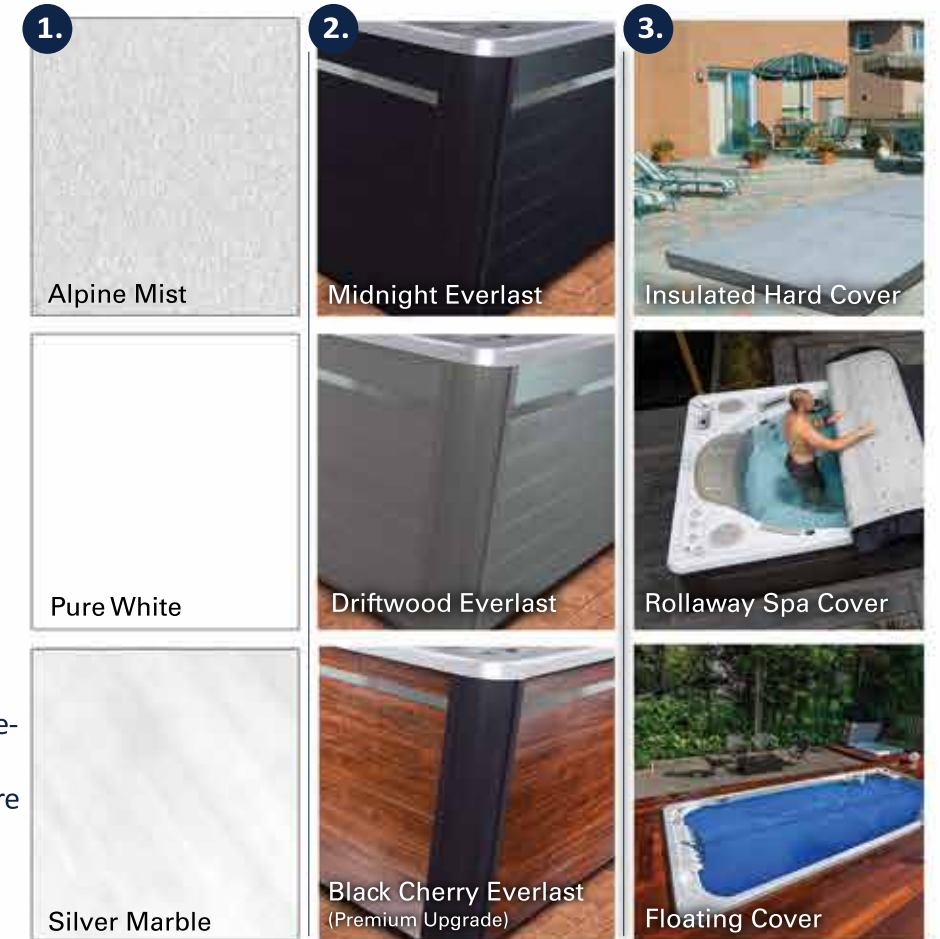

COVER OPTIONS

3a. Insulated Hard Cover

This hard cover option is made from durable marine grade vinyl, when installed in the closed position it completely seals in the top of the swim spa for improved energy efficiency. Cover Locks for securing the cover and keeps curious children and pets out for improved safety and security.

3b. Rollaway Spa Cover

This next generation one-piece spa cover creates a complete seal on top of the swim spa; locking in the heat, lowering energy consumption and cost. The Rollaway Spa Cover design enables one person to roll the cover off the swim spa in less than 60 seconds, providing immediate access to the swim spa.

3c. Floating Cover with Tie Downs

Keeping your swim spa warm and ready for spontaneous usage while conserving energy and staying secure to prevent unwanted debris from entering your swim spa.

AQUAFITNESS OPTIONS

*Swim Spa shell and cabinet colors may not be exactly as shown due to printing.

5. Aqua-Rowing Kit

Is a combination of stainless steel oars and resistance bands that attach to swivel anchors allowing you to do the full rowing motion. This is an excellent upper body and abdominal workout.