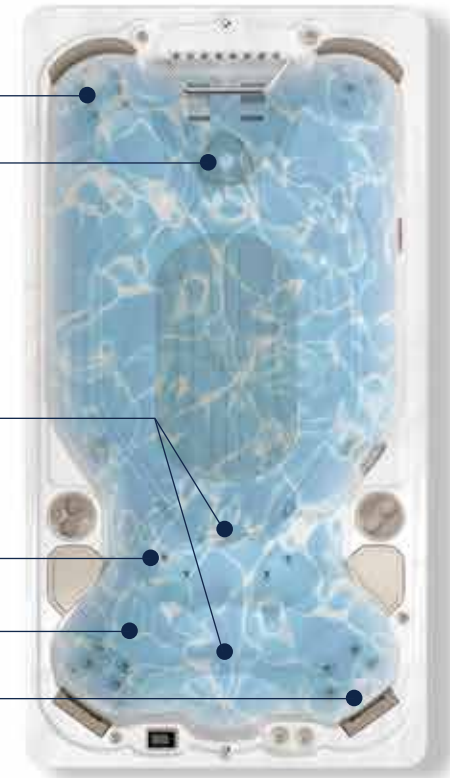

Eliminates tension in trapezoid muscles and neck by releasing tensions in solar plexus area.

ZONE 4: REFLEXOLOGY
Activation of foot arch muscles

Deeply massages the small venous areas in your foot arch offering relief as your feet take the brunt of most sports.

ZONE 2:
Overall Body Zone

Colour Therapy

Colour Therapy

ZONE 4:
Reflexology Zone

ZONE 1:
Core Zone

ZONE 3:
Upper Body Zone

Each zone has four features, designed to maximize your hydrotherapy:

1. TYPE OF JETS

The type of jet is crucial to a proper massage. Our E-55 jet is designed purposely for a deep tissue massage and our E-40 Jet is designed for a gentle massage.

2. JET PLACEMENT

Our hydrotherapy jets are specifically designed for each zone so that the superior benefits of hydrotherapy are achieved. Our different jet patterns are designed to work different muscle groups.