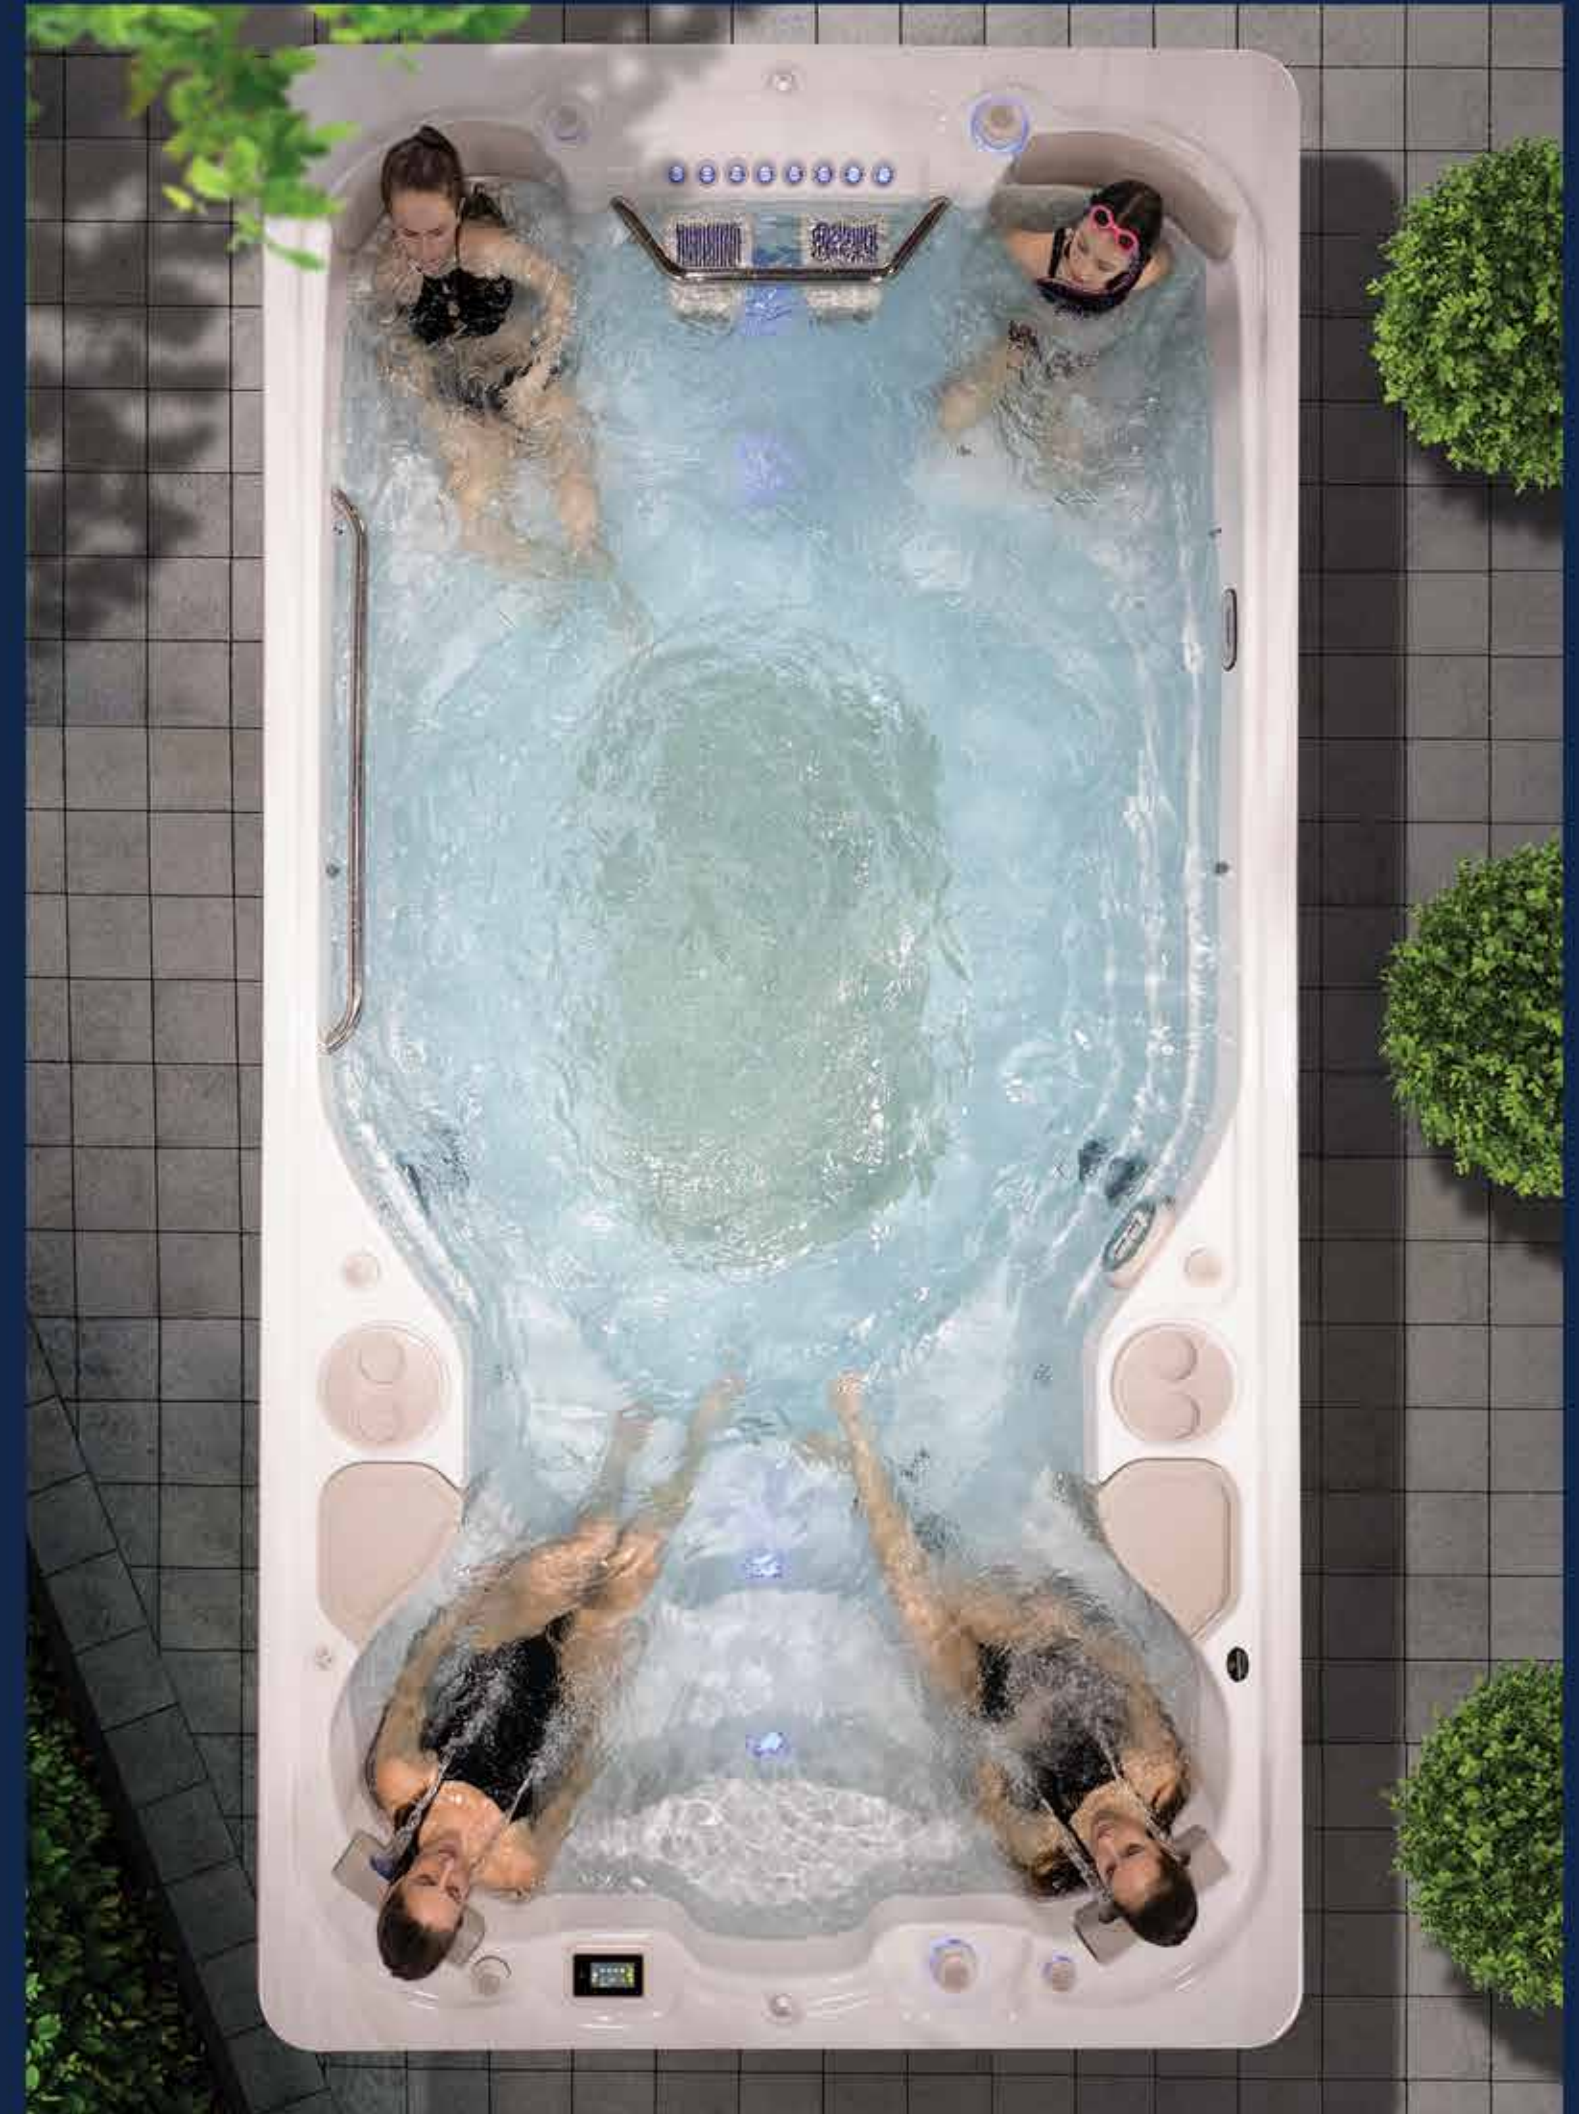

THE WATER IS CALLING.

What makes Hydropool different?

START YOUR DAY OFF RIGHT WITH THE PERFECT SWIM

Hydropool Swim Spas are the perfect way to swim every day. Imagine never having to turn, touch or push off from any wall. Our swim current gives you the ability to focus on your stroke technique and enjoy the fluidity of the swim current adjusted to your personal swim level. Our Swim Jet Design provides a wider, deeper, smoother current and our tank design has no hidden obstacles like steps or benches for your feet to hit in the swim lane, giving you a far superior swimming experience than any other swim spa available today.