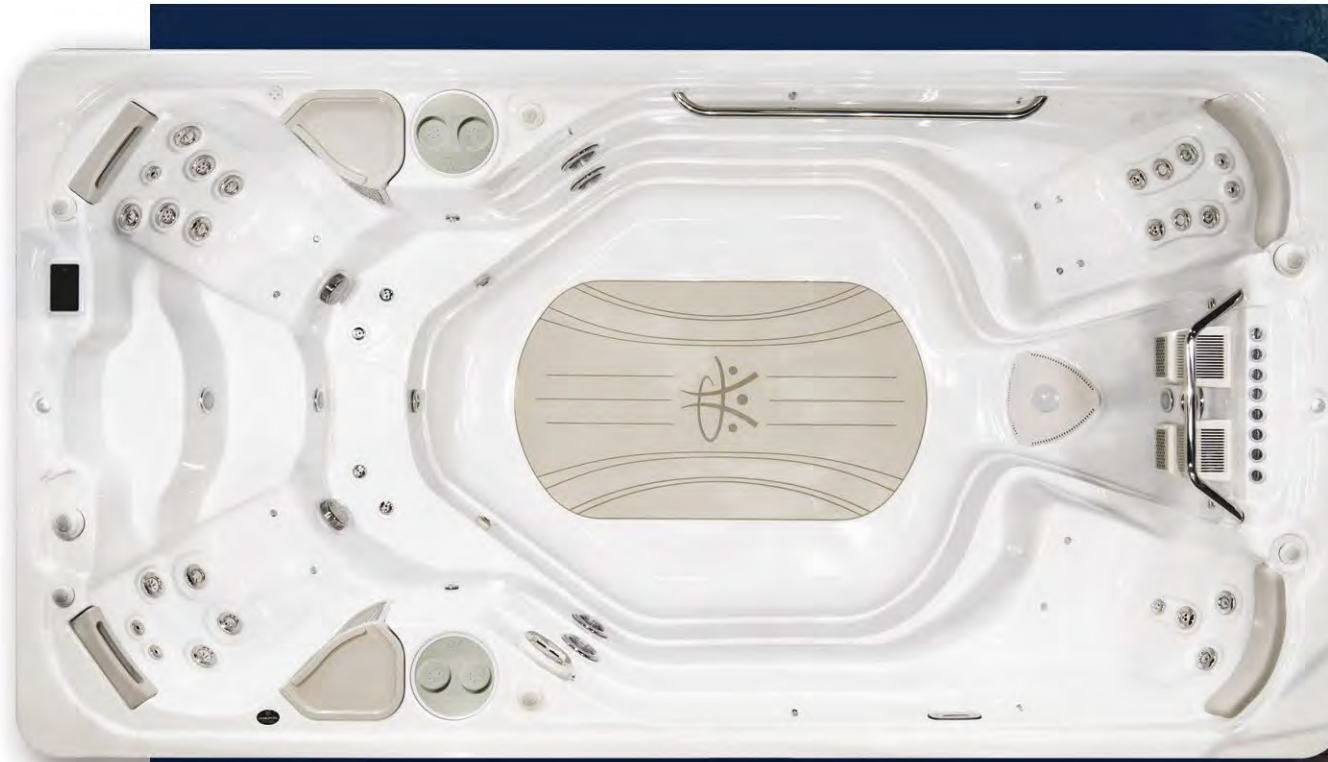

MODEL SPECS.
SHELL DIMENSIONS:
174" x 93" /
441.96 cm x 236.22 cm
HEIGHT:
52.75" / 134 cm
VOLUME:
1,900 US Gallons / 7,220 L
WEIGHT FULL:
18,445 lbs / 8,369 kg
WEIGHT EMPTY:
2,532 lbs / 1,149 kg
SIZE CATEGORY: 14'
HYDROTHERAPY SEATING:
4 Persons

Specifications:	AquaTrainer
Self Clean Mode	Yes
HydroClean Floor Vacuum	Yes
HydroClean Pressurized Filter	Yes
Programmable Filtration Cycles	Yes
High Flow SlipStream Swim Jets	X1
High Flow V-Twin Swim Jets	X2
Total Thigh Jets	4
Total Therapy Jets	29
Bellagio Package	Opt
AquaPro / AX Control	Yes
Underwater LED Safety Lighting	Yes
2 Extra LED's Northern Lights	Opt
1/6hp HydroClean Filtration Pump, Evergreen & AquaBoost Pump	
North American 60Hz	1x4 & 2x5 hp
International 50Hz	1x3 & 2x4 hp
Stainless Steel HydroWise Heater NA	1x4 Kw & 1x4 Kw
Stainless Steel HydroWise Heater EU	1x3 Kw & 1x3 Kw
EZ-Ultra Pure Ozone System	Opt
SoftStride Exercise Mat	Yes
Stainless Steel Exercise Bar (Over the Swim Jets)	Yes
Aquacord Swim Tether	Yes
Rowing Kit	Opt
PureWater System	Yes

Model 14AX Aquatic AquaTrainer in Silver Marble shown here.

HYDROGUIDE			
14AX AQUATRAINER	AMBIENT OUTDOOR TEMPERATURE:	N. AMERICAN MONTHLY COST:	EUROPEAN MONTHLY COST:
This swim spa meets or exceeds the energy efficiency standards defined by the state of California.	LOW: 45° F / 7° C	$98.60 USD	€ 144.09
	HIGH: 75° F / 24° C	$44.50 USD	€ 65.02
N. American Wattage / 100 Gallons: 9.77 W		European Wattage / 100 Gallons: 43.87 W