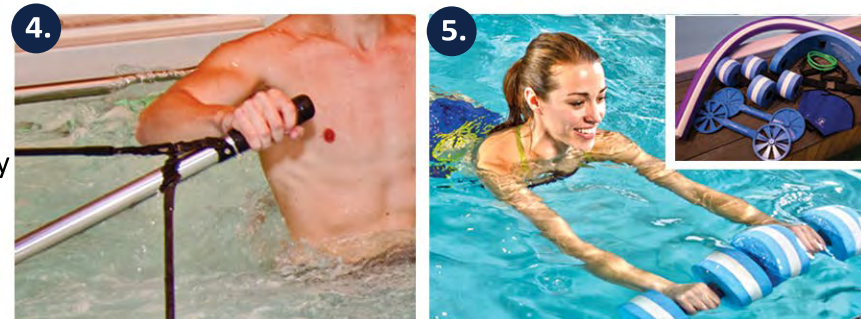

3b. Rollaway Spa Cover

This one-piece spa cover creates a complete seal at the top of the swim spa, locking in the heat and lowering energy consumption and cost. The Cover design enables one person to roll the cover off the swim spa in under 60 secs.

3c. Floating Summer Cover

Keeping your swim spa warm and ready for immediate usage while conserving energy and staying secure to prevent unwanted debris from entering your swim spa.

AQUAFITNESS OPTIONS

4. Aqua-Rowing Kit

Is a combination of stainless steel oars and resistance bands that attach to swivel anchors allowing for the full rowing motion.

5. Fitness Package

The addition of this package turns any swim spa into an Aquatic Universal Gym. The resistance bands add another dimension to your workout and can be used anywhere in your swim spa within the exercise or swim tank area.

6. BoxFit Package

This fitness package exclusive to Hydropool uses the basis of traditional boxing & kick boxing.

7. 24" Wall Mounted Exercise Bar

These can be mounted within the interior of the swim spa and are intended to act as a stabilizing bar for safety, stretching and various other exercise activities.

STEP OPTIONS

8. Five Tier Universal Step

This optional five tier Universal step makes entering and exiting your swim spa safe & easy. Available in a Black finish only.