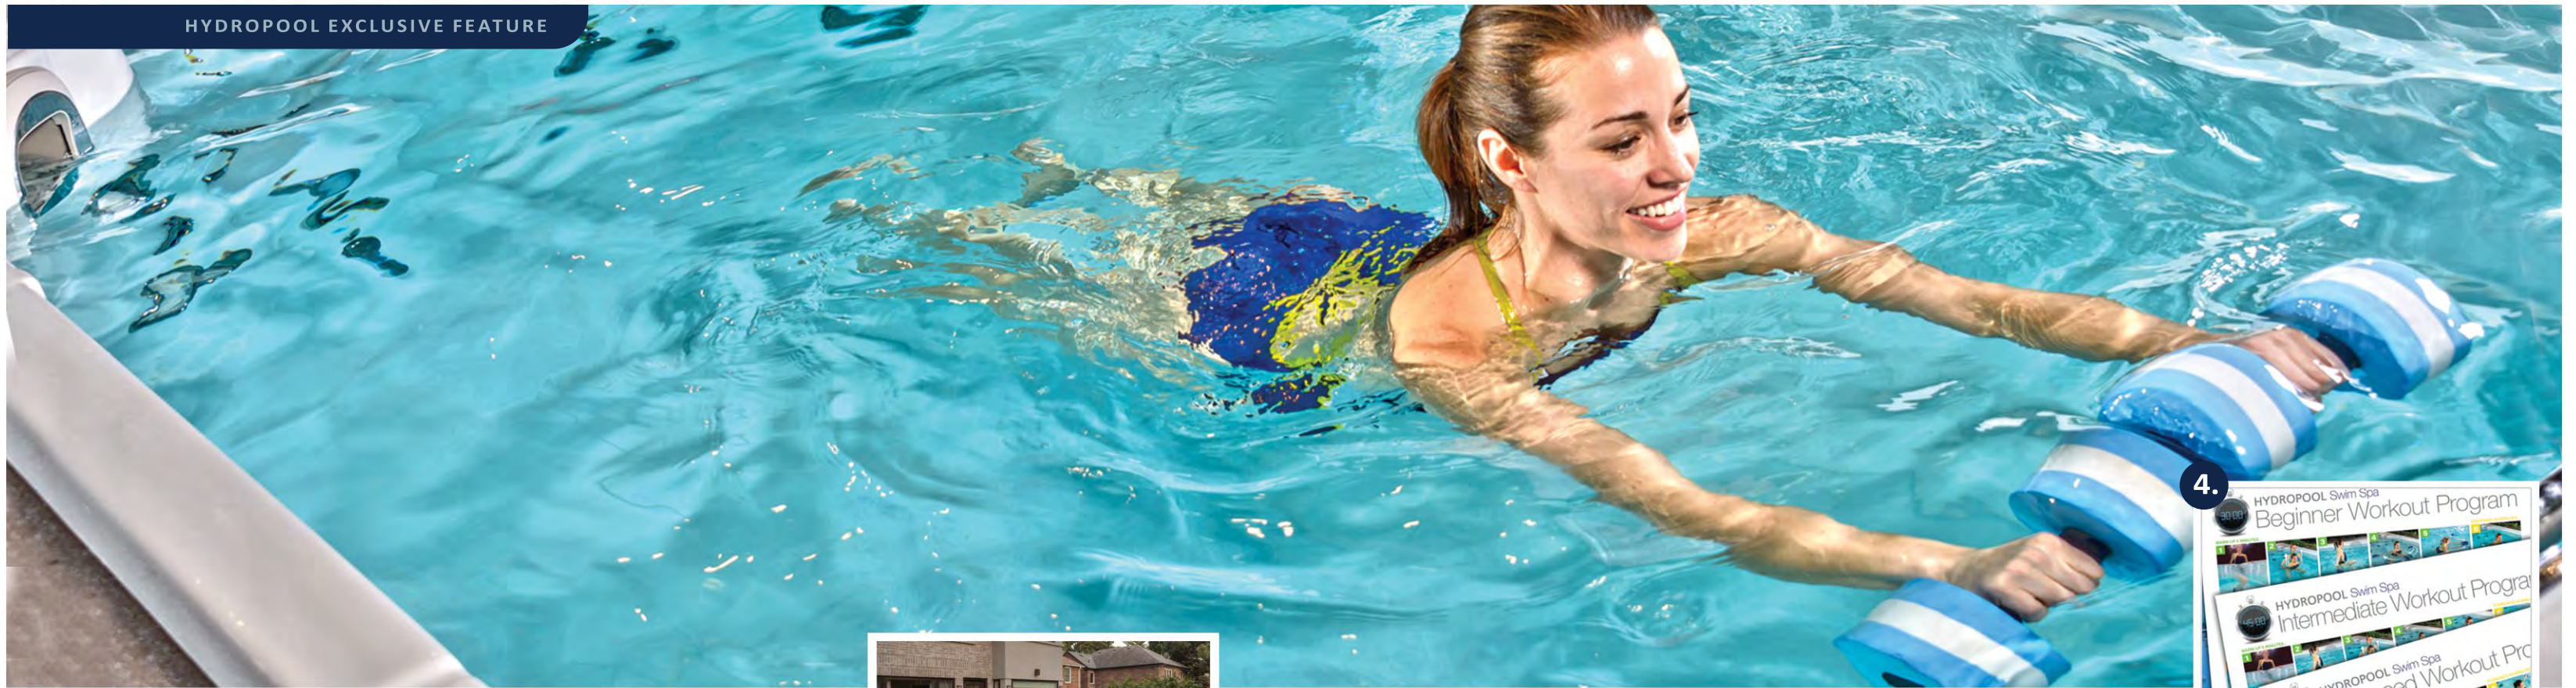

# Hydropool's Aquatic Cross Training Programs

Hydropool's Aquatic Cross Training Sessions are a great way to bring the traditional gym workout into the backyard with the added benefits of water. These are low impact aquatic exercises that will deliver a big difference in your overall fitness. Exercises using water pressure in a swim spa puts less strain on your heart by moving blood around your entire body.