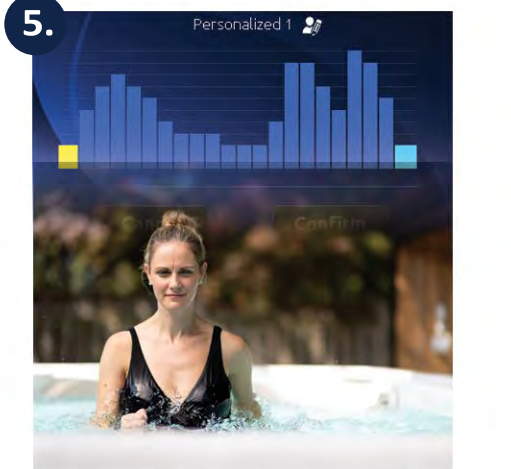

* Check with your doctor first before doing any Prenatal Exercises in a swim spa.