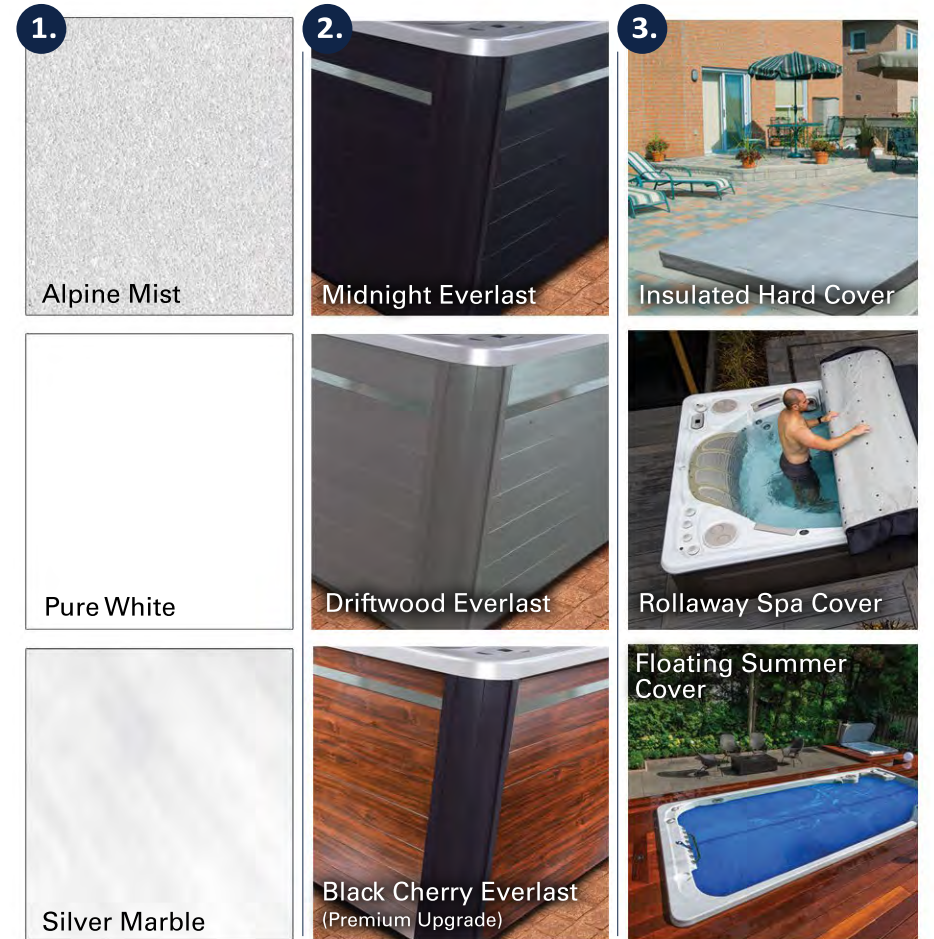

5. Aqua-Rowing Kit

Is a combination of stainless steel oars and resistance bands that attach to swivel anchors, allowing for a full rowing motion. This is an excellent upper body and abdominal workout.

6. Fitness Package

The addition of this package turns any swim spa into an Aquatic Universal Gym. The resistance bands add another dimension to your workout and can be used anywhere in your swim spa within the exercise or swim tank area. These bands create a full range of motion, and help promote muscular development.