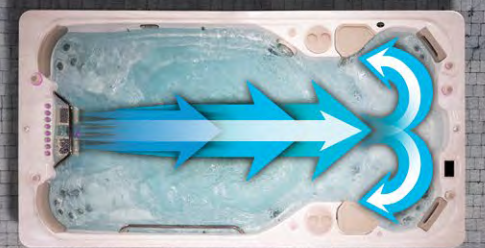

6) FORM® Swim Goggles THE SWIM COACH THAT SWIMS WITH YOU!

It's like having your own personal Fitness Coach swim with you. FORM® Swim Goggles, with their optical display, shows you your time, distance and pace in real time metrics. This allows you to measure, track and customize your workouts on the app in real time.

* The power levels indicated of the pumps are for North America.