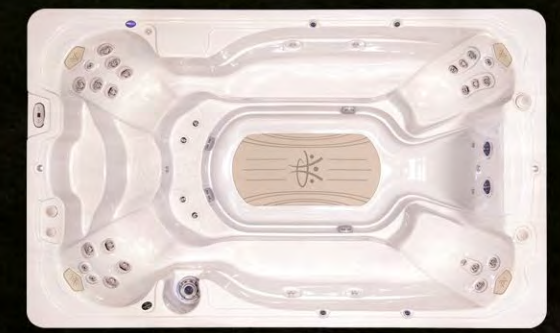

13FFP AQUAPLAY SWIM SPA

PLAY MODEL:
52.75" / 134 cm DEEP
SEATING: 9 Person
2 HIGH FLOW SLIPSTREAM SWIM JETS
TOTAL THERAPY JETS: 32