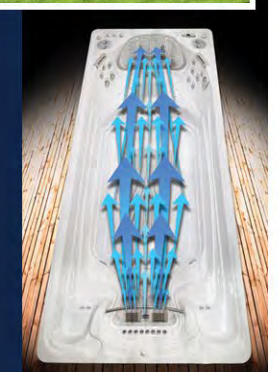

5) Turbulence-Free **PATENTED CURRENT COLLECTOR TECHNOLOGY**

All of the water that is produced from the V-Twin jets and buoyancy jet is pushed towards the patented Current Collector. This reduces the possibility of any reflective wave occurring and eliminates turbulence created by any diversion of the water. Functioning like a conveyor belt, the "Throw and Catch" further eliminates turbulence.