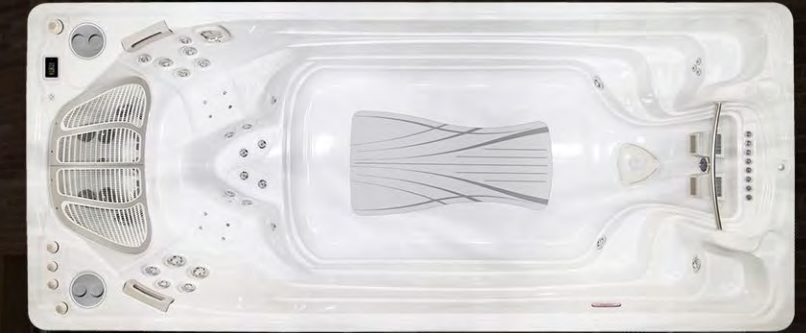

19EX EXECUTIVE SWIM SPAS

SPORT MODEL:
52.75" / 134 cm DEEP
SEATING: 2 Person
2 HIGH FLOW ACCUFLO SWIM JETS
TOTAL THERAPY JETS: 23

TRAINER MODEL:
52.75" / 134 cm DEEP
SEATING: 2 Person
2 HIGH FLOW V-TWIN SWIM JETS
TOTAL THERAPY JETS: 23