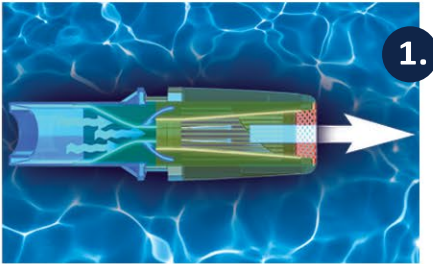

Innovation At The Heart Of Your Swim

1. V-TWIN JETS: The Patent Behind Our Jet Propulsion System

1.

The V-Twin Jets are the most powerful, predictable and non-turbulent jets you can buy.

a. Shredding The Vortex

Pumps or propellers create a spinning vortex of water when travelling up a pipe to the jet. The V-Twin Jet is designed to organize and shred the vortex using the combination of our Current Collector and Swim Fins, creating a smooth swim.

b. Doubling The Volume Of Water

The first “V” of the V-Twin jet accelerates the water, the second “V” then combines that water with the water drawn in from the swim gills to produce an amazing 1400 gallons of water. The highest volume of water in the industry.