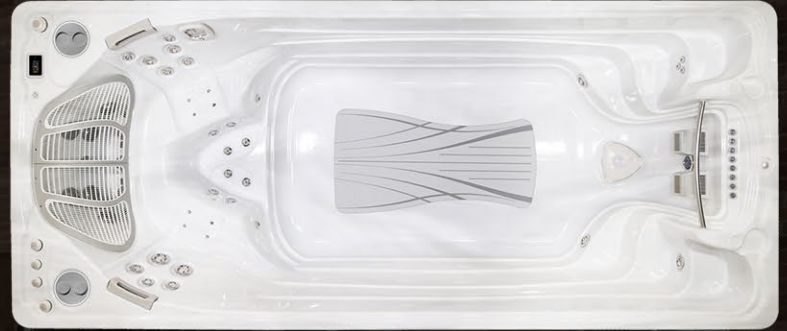

19EX EXECUTIVE SWIM SPAS

Powered by
**Self-Cleaning⁺
Technology**

SPORT MODEL:
52.75" / 134 cm DEEP
SEATING: 2 Person
2 HIGH FLOW ACCUFLO SWIM JETS
TOTAL THERAPY JETS: 23

TRAINER MODEL:
52.75" / 134 cm DEEP
SEATING: 2 Person
2 HIGH FLOW V-TWIN SWIM JETS
TOTAL THERAPY JETS: 23