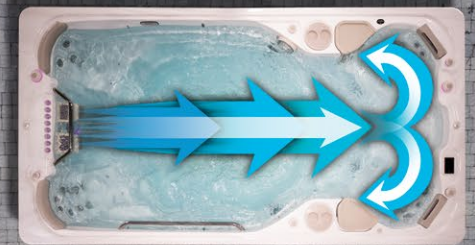

6. FORM® SWIM GOGGLES The Swim Coach That Swims With You!

It's like having your own personal Fitness Coach swim with you. FORM® Swim Goggles, with their optical display, shows you your time, distance and pace in real time metrics. This allows you to measure, track and customize your workouts on the app in real time.