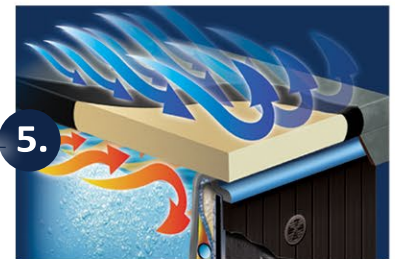

1. SELF CLEANING[†] TECHNOLOGY Designed To Extend Your Water Life

The water in a Hydropool Swim Spa will last twice as long as other brands due to our patented Self-Cleaning[†] filtration system and Pure Water technology.

COMMERCIAL GRADE FILTRATION Hydropool Swim Spas Self-Cleaning[†] technology cleans[†] 100 percent of the water in only 40 minutes which means you will have cleaner[†] water faster.

PUREWATER SYSTEM Designed to keep your Hydropool Hot Tub water clean[†] and clear the way nature intended.

LESS WATER TURNOVER The combination of Self-Cleaning[†] technology and the PureWater system means that the swim spa will require less chemicals, and fewer drain and fills yearly. This will extend your water life and save you money.

2. POLYMER BASE & EVERLAST CABINETRY Built To Last

PROTECTION The fully sealed polymer base and Everlast cabinets are designed to keep the warm air in and the elements & rodents out.

CLEAN MANUFACTURING Made from 100% recycled and recyclable material Hydropool is committed to reduce, reuse and recycle material to eliminate as much waste as possible.

3. TRIPLE THERMAL SHIELD SYSTEM Engineered To Lower Your Energy Costs

NASA TECHNOLOGY Our Triple Thermal Shield System reflects the residual heat of the pumps, shell and plumbing back into the swim spa. This means, the heater doesn't need to turn on as often, saving you money.

COMPARE AGAINST THE REST Hydropool Swim Spas are ranked as one of the top four most energy efficient swim spas in the world by the California Energy Commission. Please Consult our Hydrowise Energy Guide.

4. ECOHEAT EXCHANGE TECHNOLOGY Hybrid Heating

HYDROWISE THERMAL VENTS Each pump creates 1.5 kw of waste heat, the EcoHeat Exchange technology helps control the temperature of the swim spa without the heater ever coming on. The fully adjustable HydroWise Thermal Vents maximize energy efficiency for any season and any climate.

5. HYDROWISE HARD COVER Locks Heat In Keeps The Element Out

MADE FOR CANADIAN WINTERS The Hydropool HydroWise Hard Cover is a heavy duty tapered locking safety hard cover that has an insulated baffle in the fold area that is designed to be the most energy efficient hard cover in the industry. This safety cover locks on both sides to keep animals out and children safe.

- 1992 First use of Full Foam Insulation.
- 1996 Changed to perimeter foam.
- 2000 Perimeter foam to HydroWise Double Thermal Shield System.
- 2005 Introduction of EcoHeat Exchange technology.
- 2008 Launch of Evergreen Carbon Neutral Program.
- 2010 Introduction of Evergreen Pump & black pipe technology.
- 2013 Addition of Low Voltage Self-Clean[†] Filtration pump.
- 2017 New Low Amperage pump.
- 2018 Introduction of the Triple Thermal Shield System.
- 2019 Introduced the PureWater System.