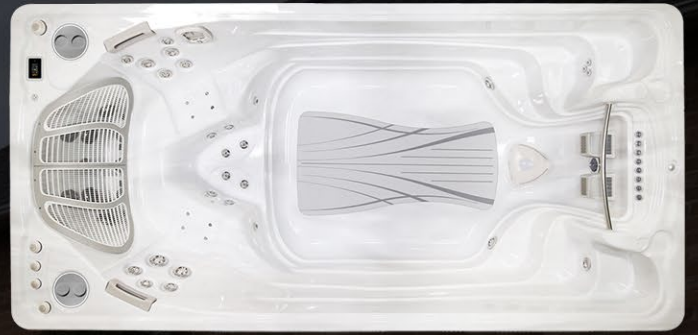

16EX EXECUTIVE SWIM SPAS

Powered by
**Self-Cleaning⁺
Technology**

SPORT MODEL:
52.75" / 134 cm DEEP
SEATING: 2 Person
2 HIGH FLOW ACCUFLO SWIM JETS
TOTAL THERAPY JETS: 23

TRAINER MODEL:
52.75" / 134 cm DEEP
SEATING: 2 Person
2 HIGH FLOW V-TWIN SWIM JETS
TOTAL THERAPY JETS: 23